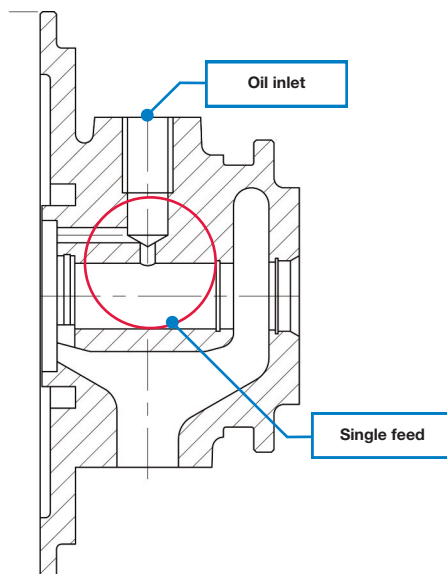

melett

PRECISION ENGINEERED
TURBOCHARGERS & PARTS

BEARING HOUSING VARIATIONS

melett.com

Twin feed and single feed bearing house variations

Melett Example: **Borg Warner – K03-04 / BV43/50**

Twin Feed

Single Feed