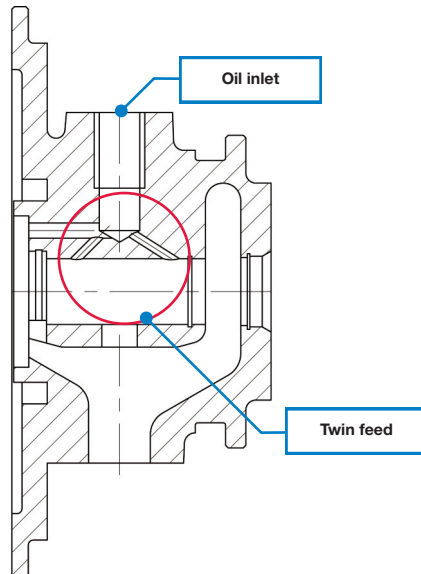

melett

PRECISION ENGINEERED
TURBOCHARGERS & PARTS

BEARING HOUSING VARIATIONS

melett.com

Twin feed and single feed bearing house variations

Melett Example: **Borg Warner – K03-04 / BV43/50**

Twin Feed

Single Feed