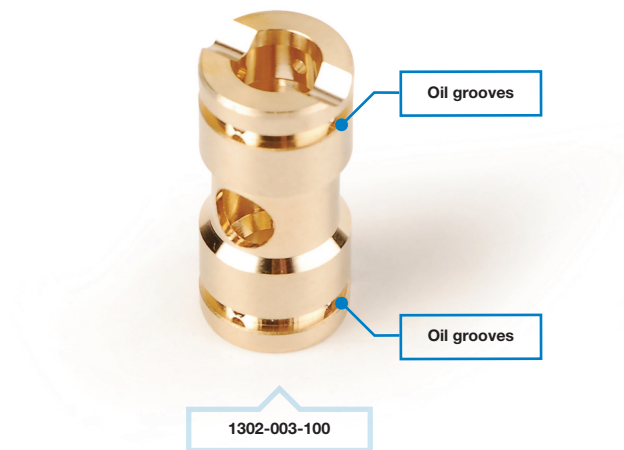

melett

PRECISION ENGINEERED
TURBOCHARGERS & PARTS

BEARING HOUSING VARIATIONS

melett.com

Twin feed and single feed bearing house variations

Melett Example: **Borg Warner – K03-04 / BV43/50**

Twin Feed

Single Feed